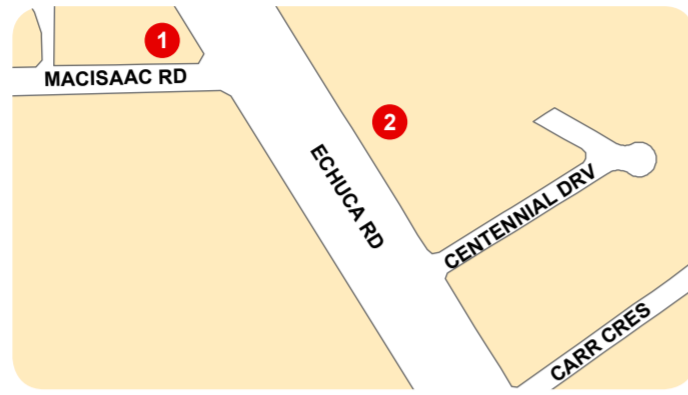

MOOROOPNA

Breastfeeding Locations

- 1 - Just Bite Me
- 2 - Frank R. Pullar Children's Centre and MCH
- 3 - Mooroopna Golf Club
- 4 - Ann Street Child Care Centre
- 5 - Morrell Street MCH Centre
- 6 - Mooroopna Community Centre
- 7 - Rodney Neighbourhood Kindergarten
- 8 - Mooroopna Bakery
- 9 - Billy's Bakehouse
- 10 - Peaches Cafe

Mooroopna South
● 11 - Rumbalara MCH Centre : 20 Rumbalara Rd

TATURA

Breastfeeding Locations

- 1 - Commercial Family Pub
- 2 - Tatura MCH Centre
- 3 - Tatura Community House (B.C.T)
- 4 - Coffee Plus
- 5 - Tatura Hot Bread
- 6 - Italian Cafe a Roma
- 7 - Hot, Rock & Soul
- 8 - Piazza Bakery
- 9 - Tatura Pharmacy
- 10 - Criterion Hotel
- 11 - Tatura Absolute Training Studio
- 12 - Victoria Hotel Lounge
- 13 - Cafe Alofa
- 14 - Golden Wheel Chinese Restaurant
- 15 - Tatura's Children's Centre
- 16 - Ross Street Cafe
- 17 - Hill Top Golf and Country Club

Features

- ✚ AMBULANCE SERVICE
- FIRE STATION
- POLICE STATION
- ▲ PRIMARY SCHOOL
- PUBLIC HALL

MURCHISON

Breastfeeding Locations

- 1 - Murchison Bakery & Tea Rooms
- 2 - Murchison MCH Centre
- 3 - Murchison Medical Centre
- 4 - Murchison Neighbourhood House (B.C.T)

Shepparton - Mooroopna
● 12 - The Connection : The Causeway (Kidstown)
● 13 - Kidstown : The Causeway