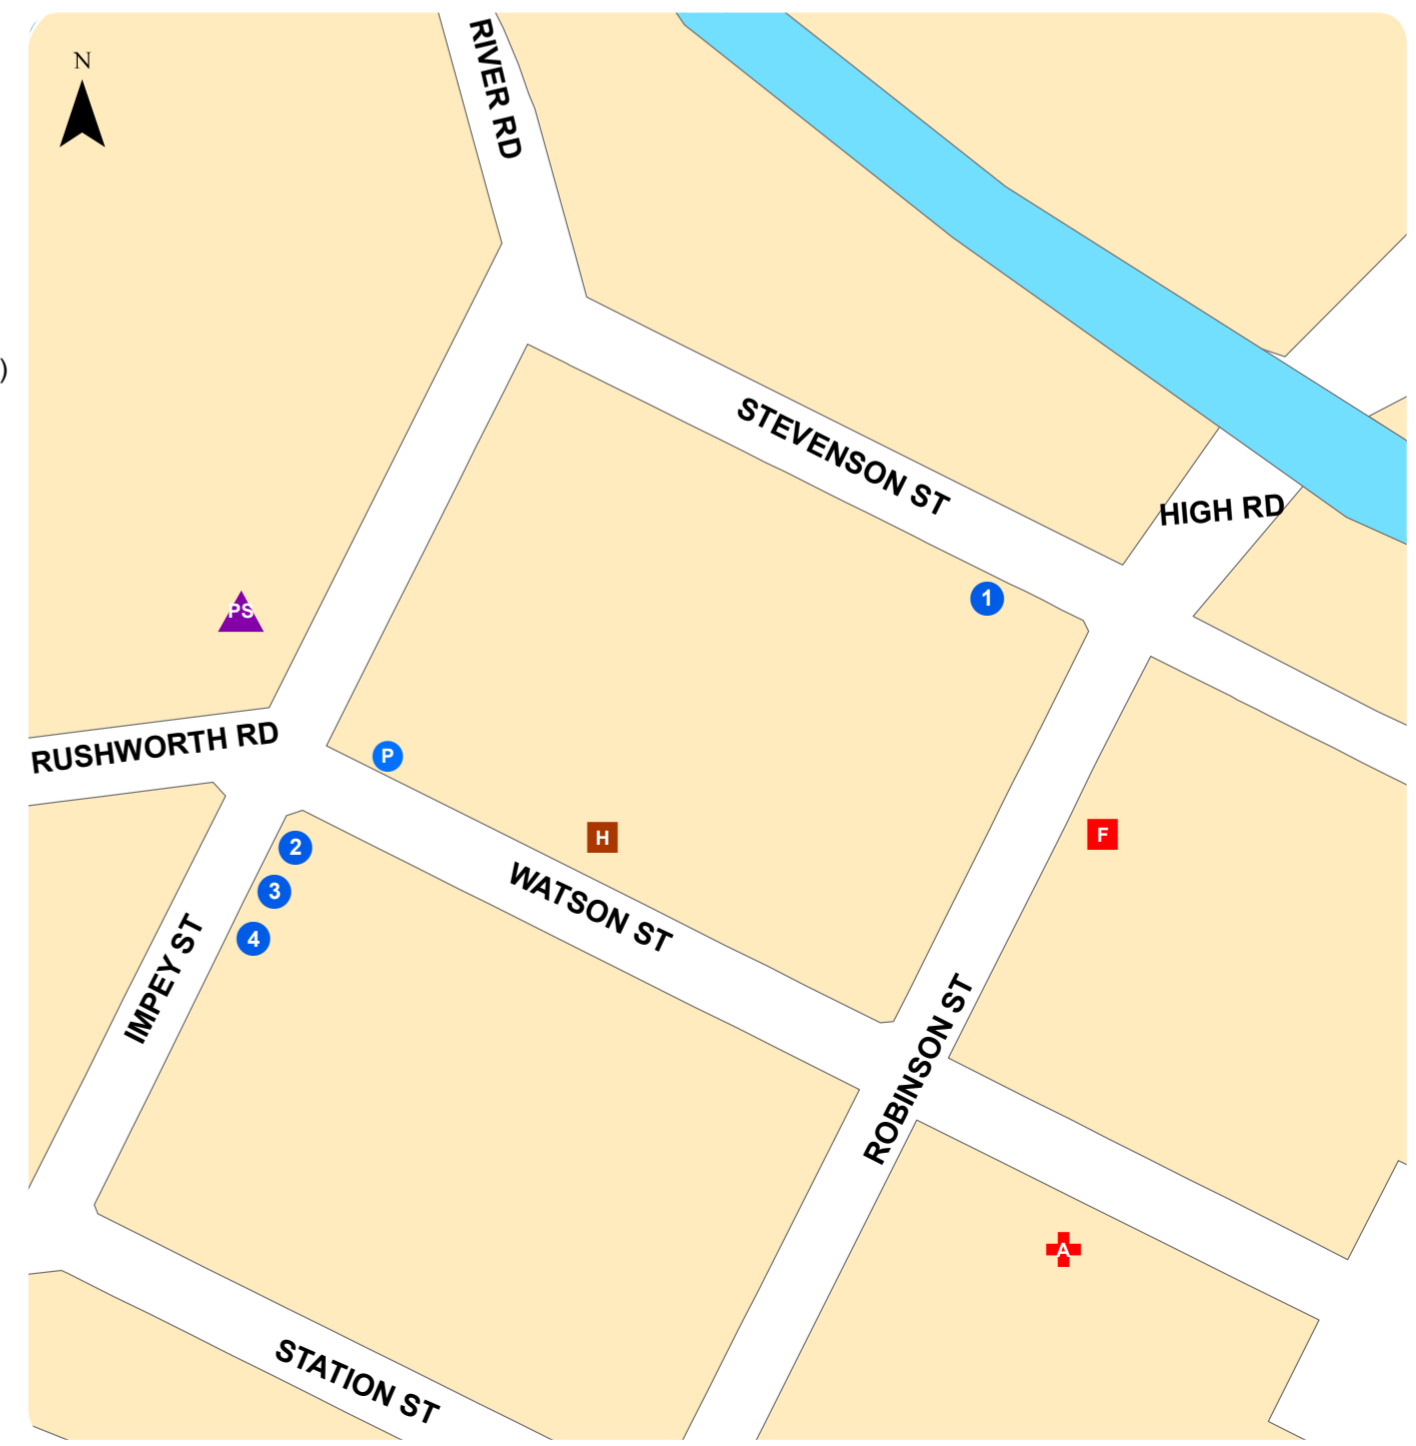

MOOROOPNA

Breastfeeding Locations

- 1 - Just Bite Me
- 2 - Frank R. Pullar Children's Centre and MCH
- 3 - Mooroopna Golf Club
- 4 - Ann Street Child Care Centre
- 5 - Morrell Street MCH Centre
- 6 - Mooroopna Community Centre
- 7 - Rodney Neighbourhood Kindergarten
- 8 - Mooroopna Bakery
- 9 - Billy's Bakehouse
- 10 - Peaches Cafe

Mooroopna South
● 11 - Rumbalara MCH Centre : 20 Rumbalara Rd

TATURA

Breastfeeding Locations

- 1 - Commercial Family Pub
- 2 - Tatura MCH Centre
- 3 - Tatura Community House (B.C.T)
- 4 - Coffee Plus
- 5 - Tatura Hot Bread
- 6 - Italian Cafe a Roma
- 7 - Hot, Rock & Soul
- 8 - Piazza Bakery
- 9 - Tatura Pharmacy
- 10 - Criterion Hotel
- 11 - Tatura Absolute Training Studio
- 12 - Victoria Hotel Lounge
- 13 - Cafe Alofa
- 14 - Golden Wheel Chinese Restaurant
- 15 - Tatura's Children's Centre
- 16 - Ross Street Cafe
- 17 - Hill Top Golf and Country Club

Features

- ✚ AMBULANCE SERVICE
- FIRE STATION
- POLICE STATION
- ▲ PRIMARY SCHOOL
- PUBLIC HALL

MURCHISON

Breastfeeding Locations

- 1 - Murchison Bakery & Tea Rooms
- 2 - Murchison MCH Centre
- 3 - Murchison Medical Centre
- 4 - Murchison Neighbourhood House (B.C.T)

Shepparton - Mooroopna
● 12 - The Connection : The Causeway (Kidstown)
● 13 - Kidstown : The Causeway