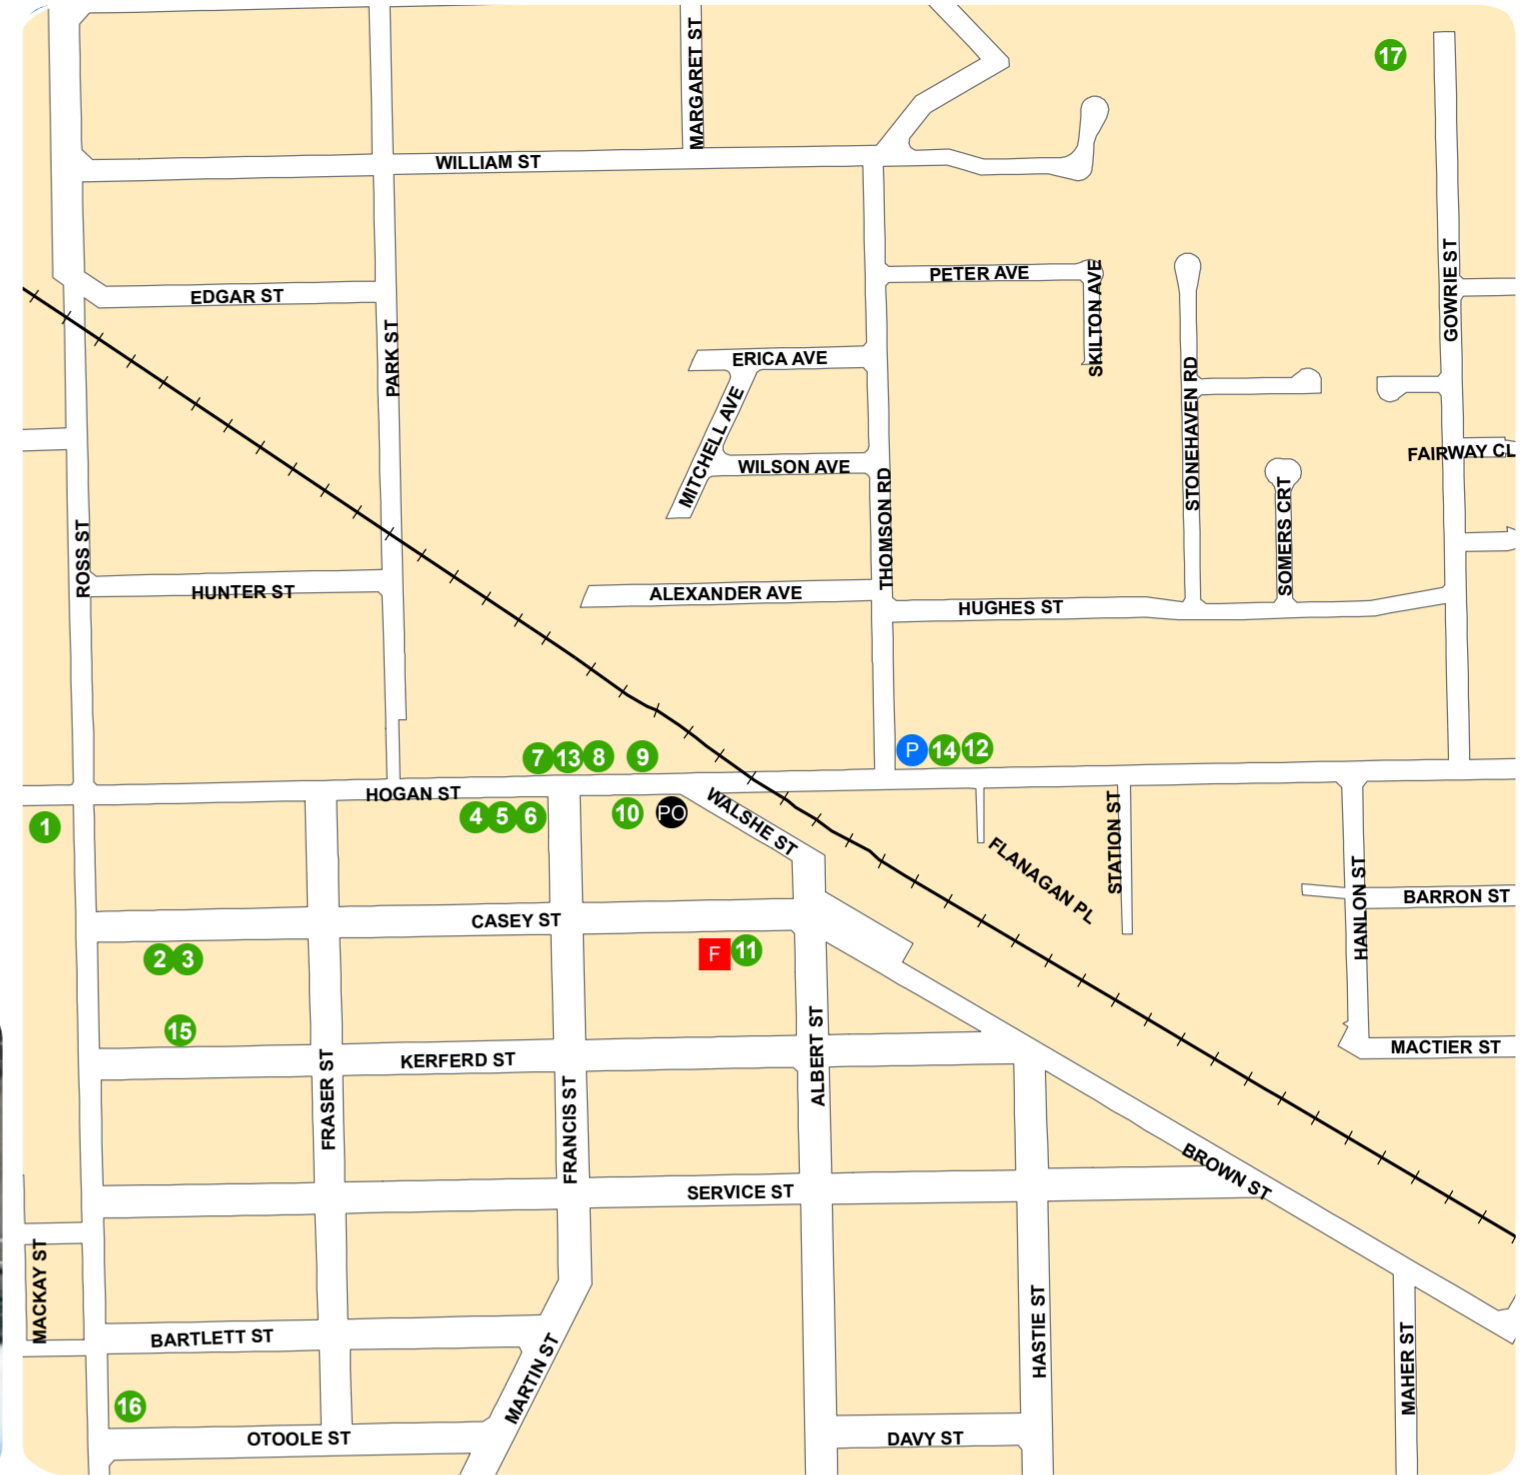

MOOROOPNA

Breastfeeding Locations

- 1 - Just Bite Me
- 2 - Frank R. Pullar Children's Centre and MCH
- 3 - Mooroopna Golf Club
- 4 - Ann Street Child Care Centre
- 5 - Morrell Street MCH Centre
- 6 - Mooroopna Community Centre
- 7 - Rodney Neighbourhood Kindergarten
- 8 - Mooroopna Bakery
- 9 - Billy's Bakehouse
- 10 - Peaches Cafe

Mooroopna South
● 11 - Rumbalara MCH Centre : 20 Rumbalara Rd

TATURA

Breastfeeding Locations

- 1 - Commercial Family Pub
- 2 - Tatura MCH Centre
- 3 - Tatura Community House (B.C.T)
- 4 - Coffee Plus
- 5 - Tatura Hot Bread
- 6 - Italian Cafe a Roma
- 7 - Hot, Rock & Soul
- 8 - Piazza Bakery
- 9 - Tatura Pharmacy
- 10 - Criterion Hotel
- 11 - Tatura Absolute Training Studio
- 12 - Victoria Hotel Lounge
- 13 - Cafe Alofa
- 14 - Golden Wheel Chinese Restaurant
- 15 - Tatura's Children's Centre
- 16 - Ross Street Cafe
- 17 - Hill Top Golf and Country Club

Features

- ✚ AMBULANCE SERVICE
- FIRE STATION
- POLICE STATION
- ▲ PRIMARY SCHOOL
- PUBLIC HALL

MURCHISON

Breastfeeding Locations

- 1 - Murchison Bakery & Tea Rooms
- 2 - Murchison MCH Centre
- 3 - Murchison Medical Centre
- 4 - Murchison Neighbourhood House (B.C.T)

Shepparton - Mooroopna
● 12 - The Connection : The Causeway (Kidstown)
● 13 - Kidstown : The Causeway